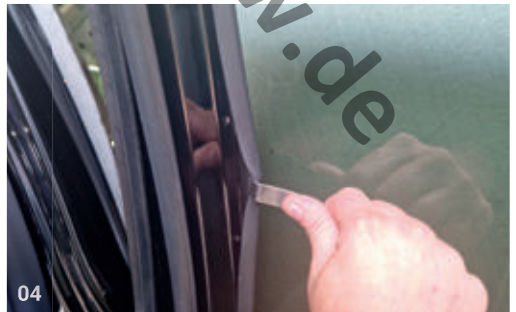

VAUXHALL GRANDLAND (2024>) | 5 DOOR

VAU-GRAN-5-B

Side Windows

CLIP PLACEMENT

Side Window Shades - x2

M03 - x2

M09 - x4

Trim Tool - x1